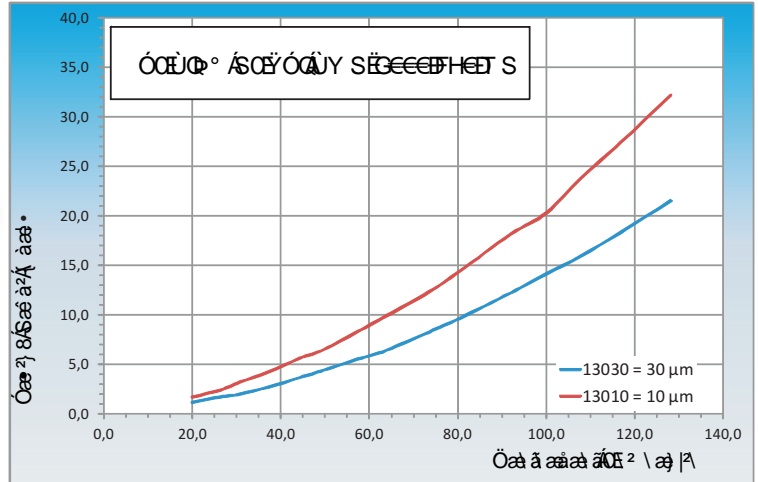

SEPAR 2000

SWK-2000/130/M

SEPAR FILTER

Technical specifications and details.

Additional technical information and notes regarding the filter's performance and installation.

SWK-2000/130/UM

SEPAR 2000

SWK-2000/130/UM