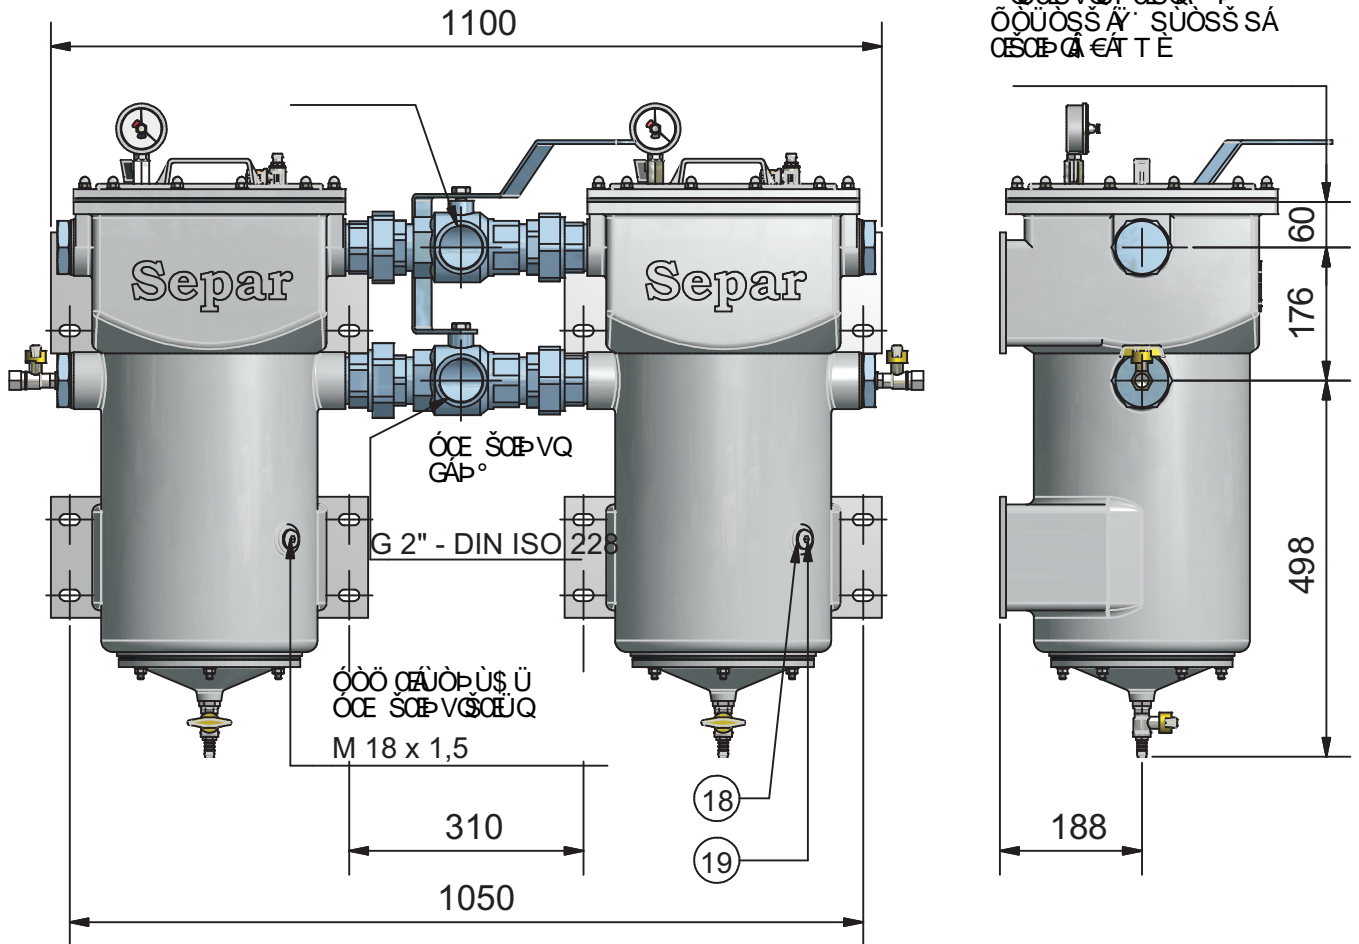

SEPAR 2000

SWK-2000/130/UM

SEPAR FILTER

Ø ŠVÜÒÀÒŠÒT ÒP ŠÇËÙÙÙ
° ŠÇËVŠT ÒËÙÙÙ P
ÖÖÜÖŠŠÄ' SUÖŠŠ SÁ
ÖŠÇP ÇÄÄ T E

	Ü·PÁ SUÖW	ÖÖV	Ü·PÁ ÖÖQ		Ü·PÁ SUÖW	ÖÖV	Ü·P ÖÖQ	
F	é F é €	F	· ó Š ç æ		FF	é FG I	F	ÿ æ Á ç æ
G	é H í	F	· ó Š ç æ à Á [} æ²		FG	é FG í	F	ÿ æ Á ç æ
H	é FFH	F	Ç P ó Š ç æ à Á [} æ²		FH	é F é I	F	S > | ^ · ^ | Á ç æ
I	é FFH	F	Ç P ó Š ç æ		FI	é H í í	F	V æ ç ä ^ Á ç æ²
í	é F í H é	I	Ø ç ^ Á [^ { ç }²		Fí	é H í í	F	P æ ç æ ç ä² { æ Á ç æ²
î	é H G í	I	ÿ æ ß Š æ ^ c		Fí	é FFH U	G	Ö [} æ
ï	é F é H	Fí	S ç æ æ æ S [[Á [{ } Á í		Fí	é G F í	F	X æ { ^ ç ^
ì	é H G F	G	S [[Á [ ] Á ê		Fì	é G F I	G	U Ë ç * | á [ ]
J	é FFH	í	æ ^ | á S [[Á [{ } Á í		FJ	é H G	G	ÿ æ Á ç æ
Fe	é Ç H	G	U Ë ç * | á [ ]